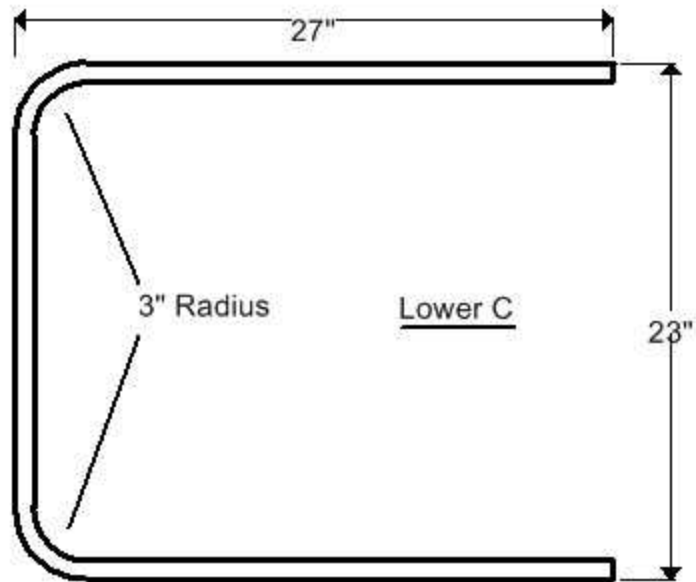

Small Gait Trainer, Upper & Lower C Frames, .92" OD Aluminum Tube

Small Gait Trainer, Lower Strut, .92" OD Aluminum Tube

Small Gait Trainer Lower C Weldment Locations

Small Gait Trainer Upper C Weldment Locations

Small Gait Trainer, Upper Slide  
.75" OD Aluminum Tube

Small Gait Trainer, Lower Glide  
.92" OD Aluminum Tube