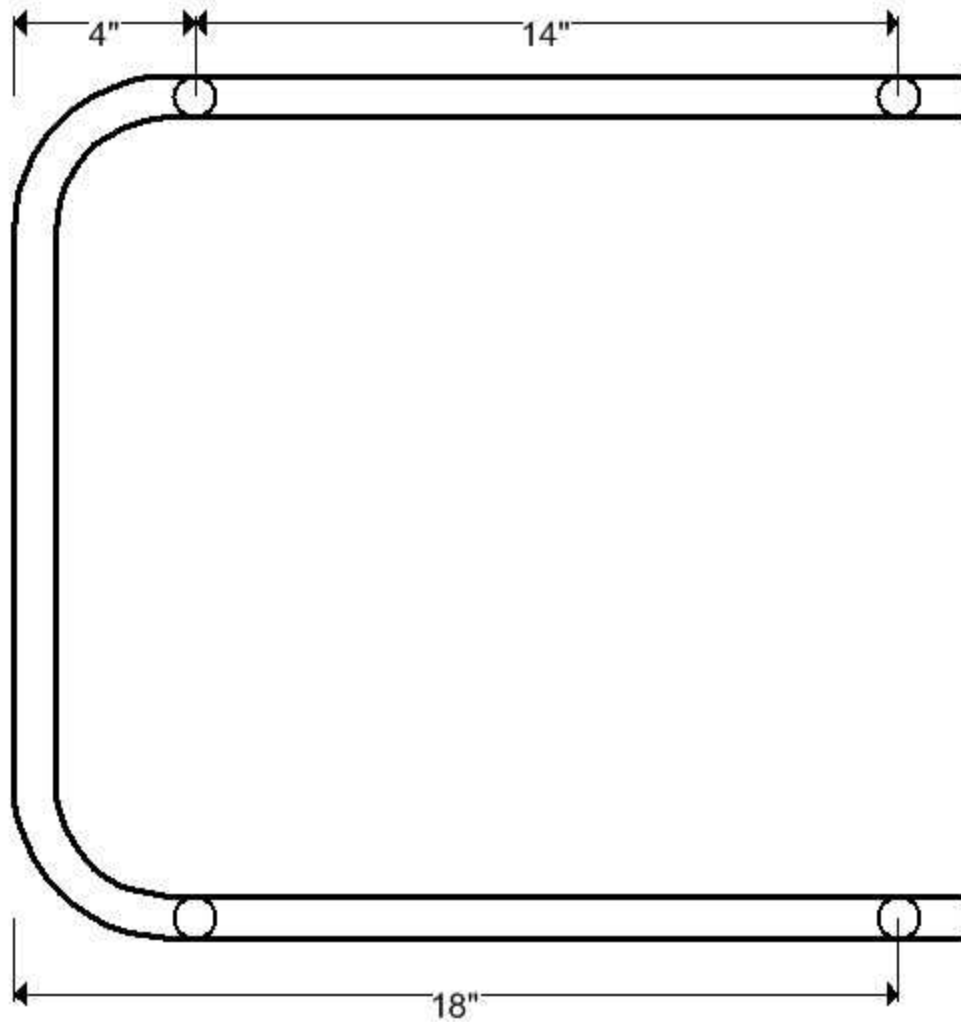

Small Gait Trainer, Upper & Lower C Frames, .92" OD Aluminum Tube

Small Gait Trainer, Lower Strut, .92" OD Aluminum Tube

Small Gait Trainer Lower C Weldment Locations

Small Gait Trainer Upper C Weldment Locations

Small Gait Trainer, Upper Slide  
.75" OD Aluminum Tube

Small Gait Trainer, Lower Glide  
.92" OD Aluminum Tube