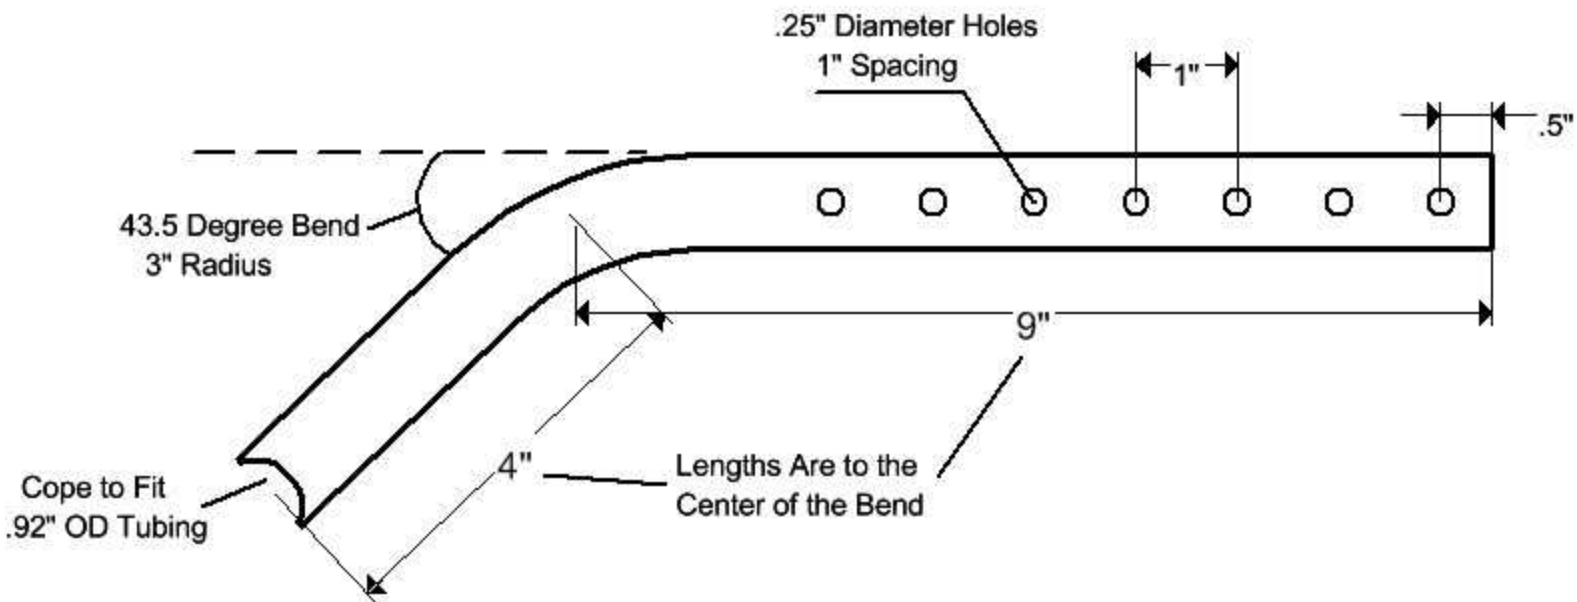

Small Gait Trainer, Upper & Lower C Frames, .92" OD Aluminum Tube

Small Gait Trainer, Lower Strut, .92" OD Aluminum Tube

Small Gait Trainer Lower C Weldment Locations

Small Gait Trainer Upper C Weldment Locations

Small Gait Trainer, Upper Slide  
.75" OD Aluminum Tube

Small Gait Trainer, Lower Glide  
.92" OD Aluminum Tube