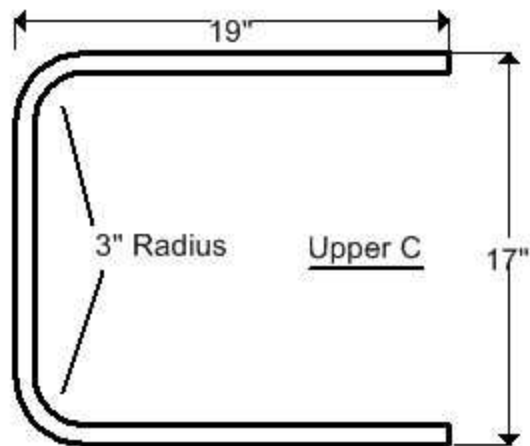

Small Gait Trainer, Upper & Lower C Frames, .92" OD Aluminum Tube

Small Gait Trainer, Lower Strut, .92" OD Aluminum Tube

Small Gait Trainer Lower C Weldment Locations

Small Gait Trainer Upper C Weldment Locations

Small Gait Trainer, Upper Slide  
.75" OD Aluminum Tube

Small Gait Trainer, Lower Glide  
.92" OD Aluminum Tube