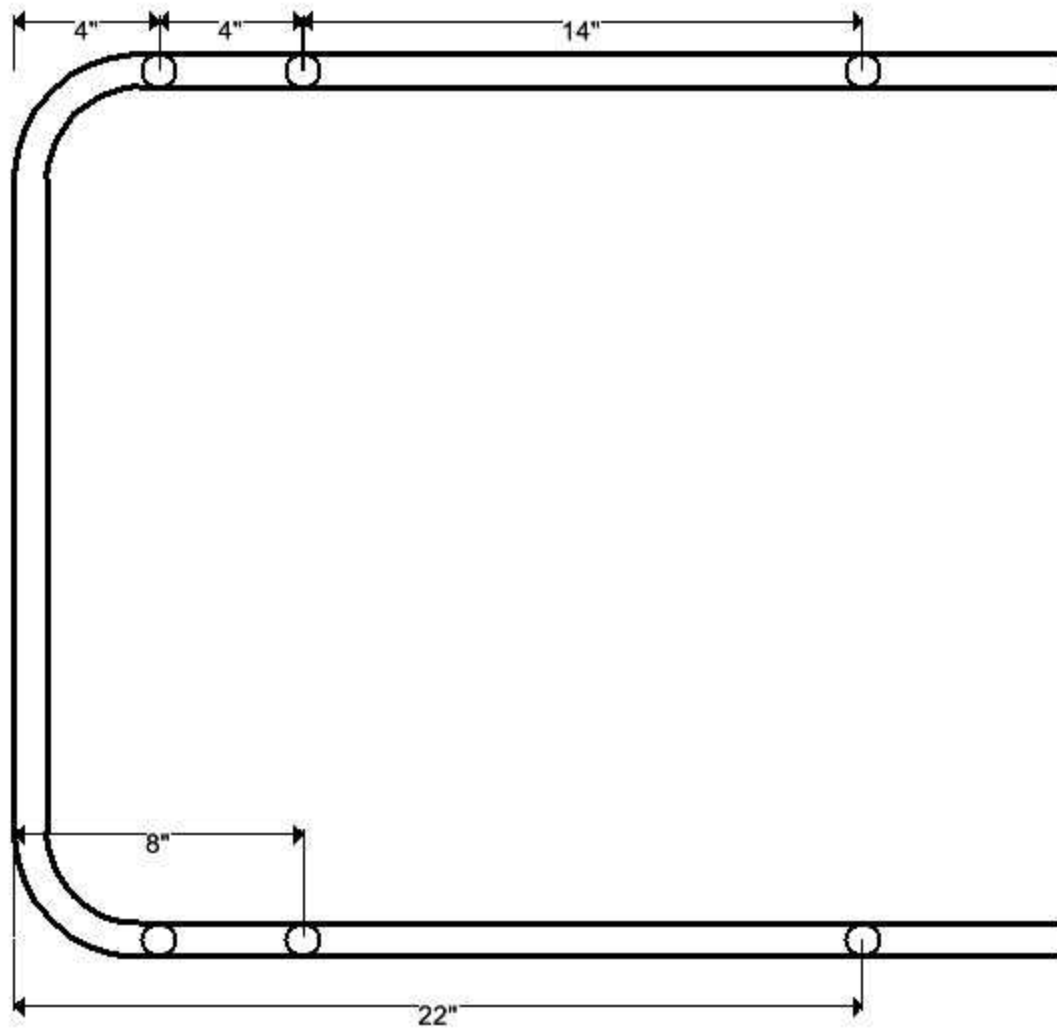

Small Gait Trainer, Upper & Lower C Frames, .92" OD Aluminum Tube

Small Gait Trainer, Lower Strut, .92" OD Aluminum Tube

Small Gait Trainer Lower C Weldment Locations

Small Gait Trainer Upper C Weldment Locations

Small Gait Trainer, Upper Slide  
.75" OD Aluminum Tube

Small Gait Trainer, Lower Glide  
.92" OD Aluminum Tube