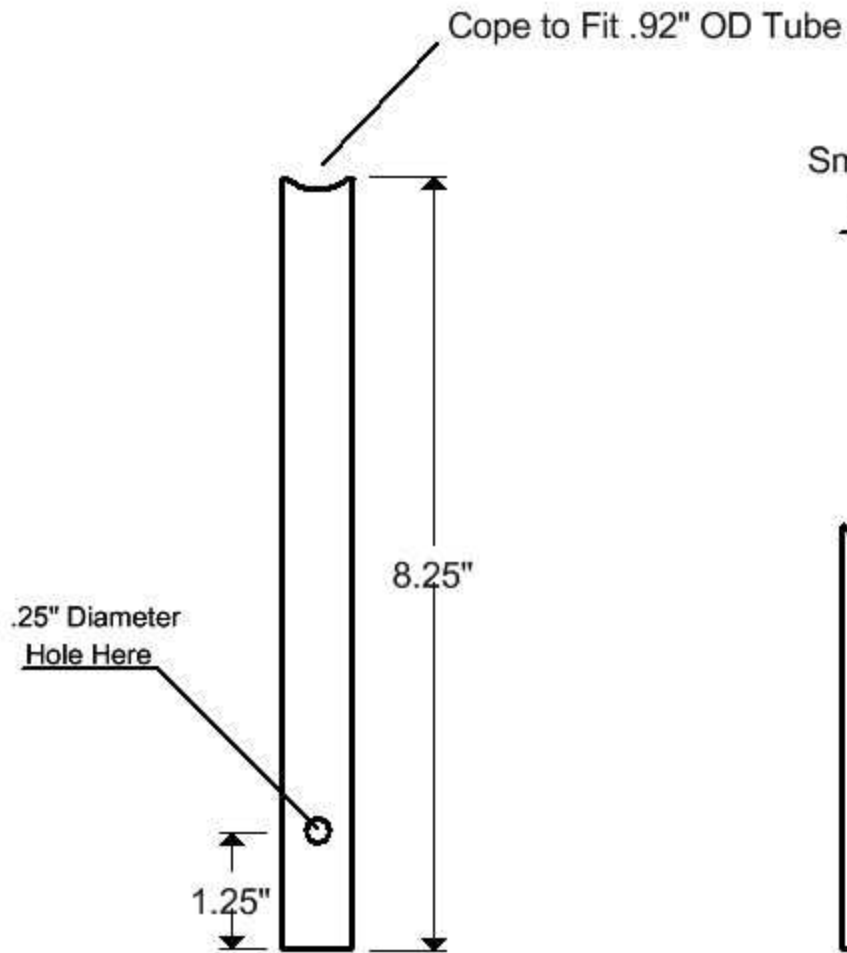

Small Gait Trainer, Upper & Lower C Frames, .92" OD Aluminum Tube

Small Gait Trainer, Lower Strut, .92" OD Aluminum Tube

Small Gait Trainer Lower C Weldment Locations

Small Gait Trainer Upper C Weldment Locations

Small Gait Trainer, Upper Slide  
.75" OD Aluminum Tube

Small Gait Trainer, Lower Glide  
.92" OD Aluminum Tube