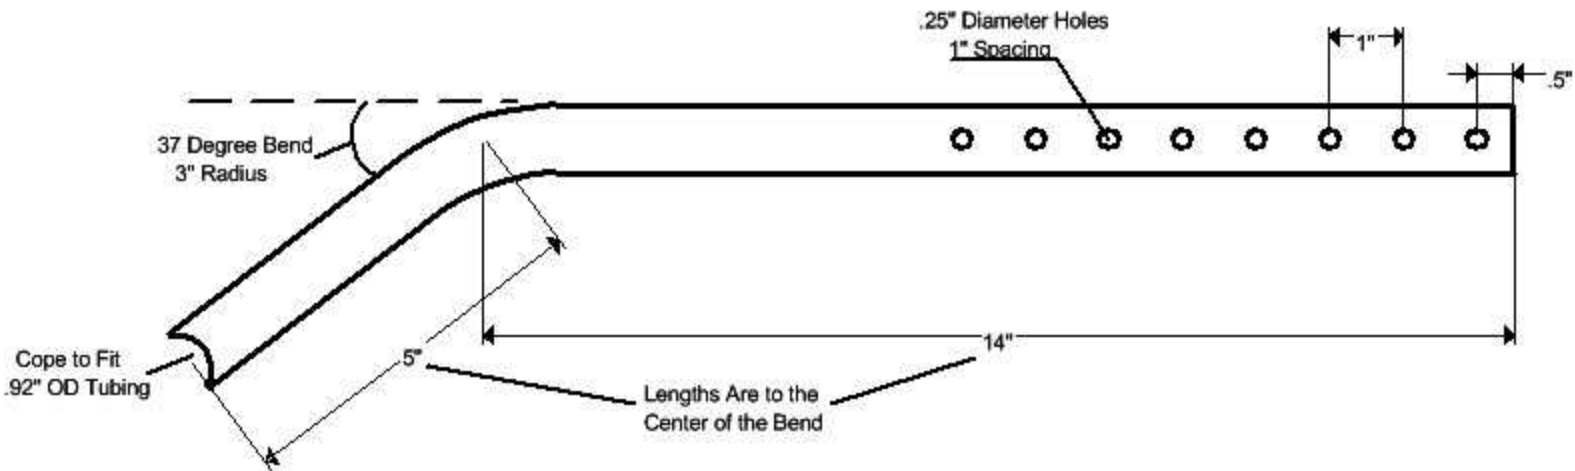

Medium Gait Trainer, Upper & Lower C Frames, .92" OD Aluminum Tube

Lower C Weldment Locations

Medium Gait Trainer, Lower Strut, .92" OD Aluminum Tube

Upper C Weldment Locations

Medium Gait Trainer, Upper Slide
.75" OD Aluminum Tube

Medium Gait Trainer, Lower Glide
.92" OD Aluminum Tube