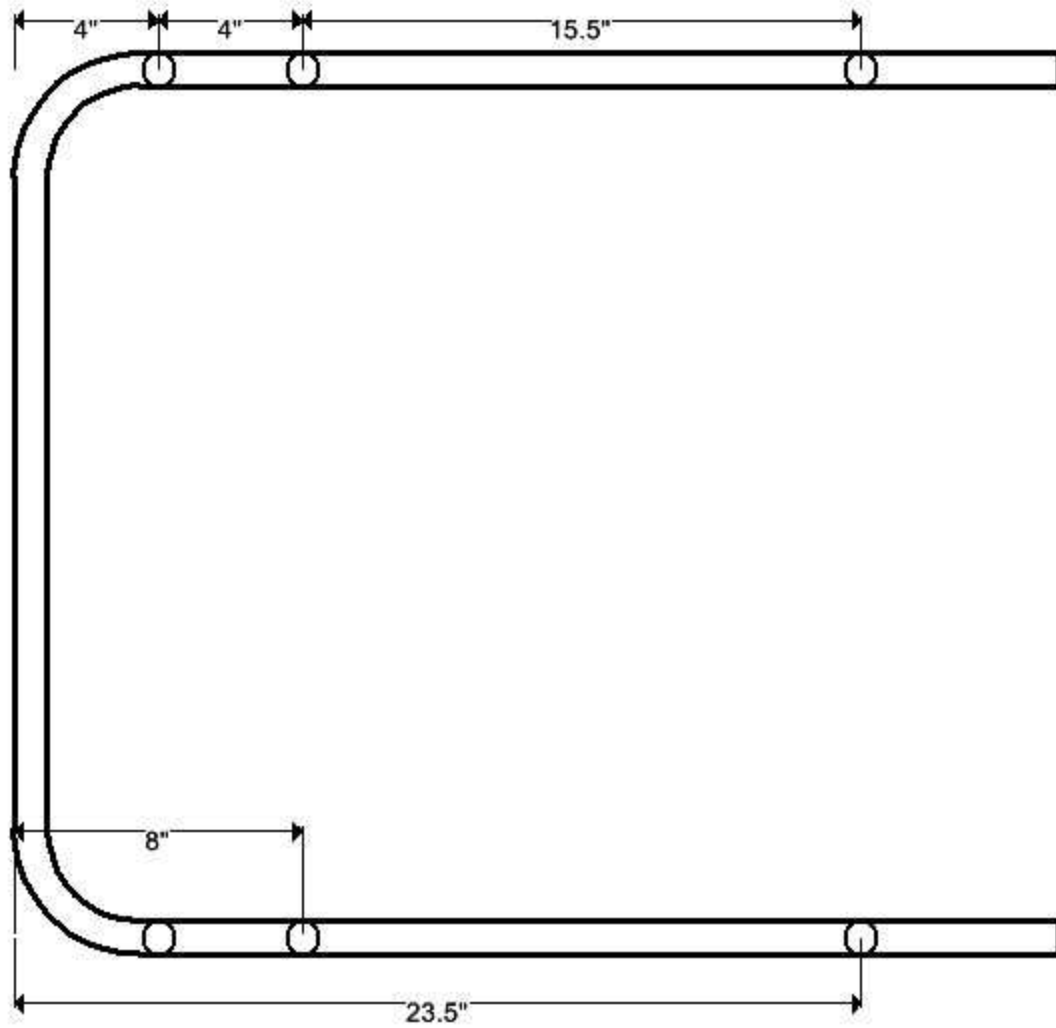

Medium Gait Trainer, Upper & Lower C Frames, .92" OD Aluminum Tube

Lower C Weldment Locations

Medium Gait Trainer, Lower Strut, .92" OD Aluminum Tube

Upper C Weldment Locations

Medium Gait Trainer, Upper Slide
.75" OD Aluminum Tube

Medium Gait Trainer, Lower Glide
.92" OD Aluminum Tube