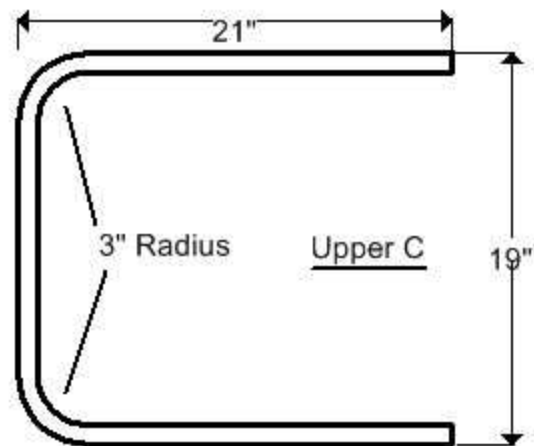

Medium Gait Trainer, Upper & Lower C Frames, .92" OD Aluminum Tube

Lower C Weldment Locations

Medium Gait Trainer, Lower Strut, .92" OD Aluminum Tube

Upper C Weldment Locations

Medium Gait Trainer, Upper Slide
.75" OD Aluminum Tube

Medium Gait Trainer, Lower Glide
.92" OD Aluminum Tube