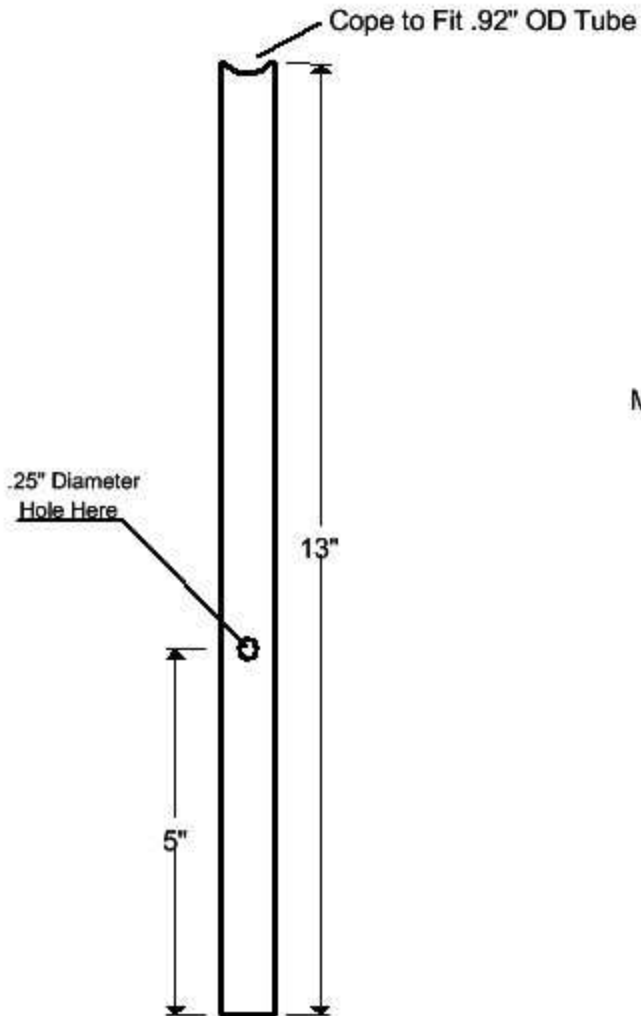

Medium Gait Trainer, Upper & Lower C Frames, .92" OD Aluminum Tube

Lower C Weldment Locations

Medium Gait Trainer, Lower Strut, .92" OD Aluminum Tube

Upper C Weldment Locations

Medium Gait Trainer, Upper Slide
.75" OD Aluminum Tube

Medium Gait Trainer, Lower Glide
.92" OD Aluminum Tube