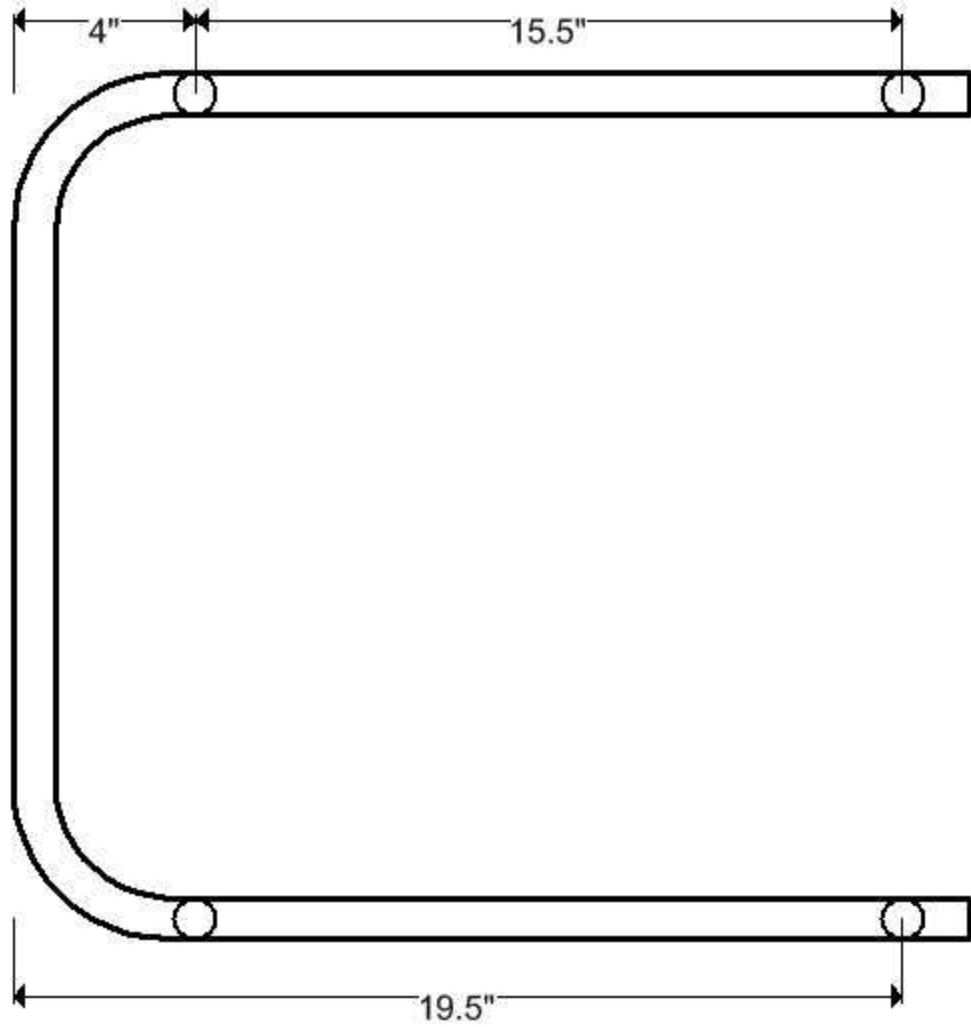

Medium Gait Trainer, Upper & Lower C Frames, .92" OD Aluminum Tube

Lower C Weldment Locations

Medium Gait Trainer, Lower Strut, .92" OD Aluminum Tube

Upper C Weldment Locations

Medium Gait Trainer, Upper Slide
.75" OD Aluminum Tube

Medium Gait Trainer, Lower Glide
.92" OD Aluminum Tube