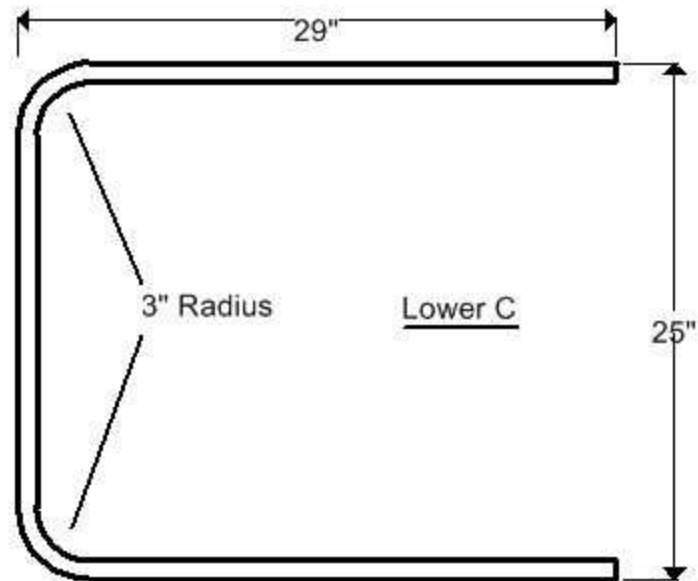

Medium Gait Trainer, Upper & Lower C Frames, .92" OD Aluminum Tube

Lower C Weldment Locations

Medium Gait Trainer, Lower Strut, .92" OD Aluminum Tube

Upper C Weldment Locations

Medium Gait Trainer, Upper Slide
.75" OD Aluminum Tube

Medium Gait Trainer, Lower Glide
.92" OD Aluminum Tube