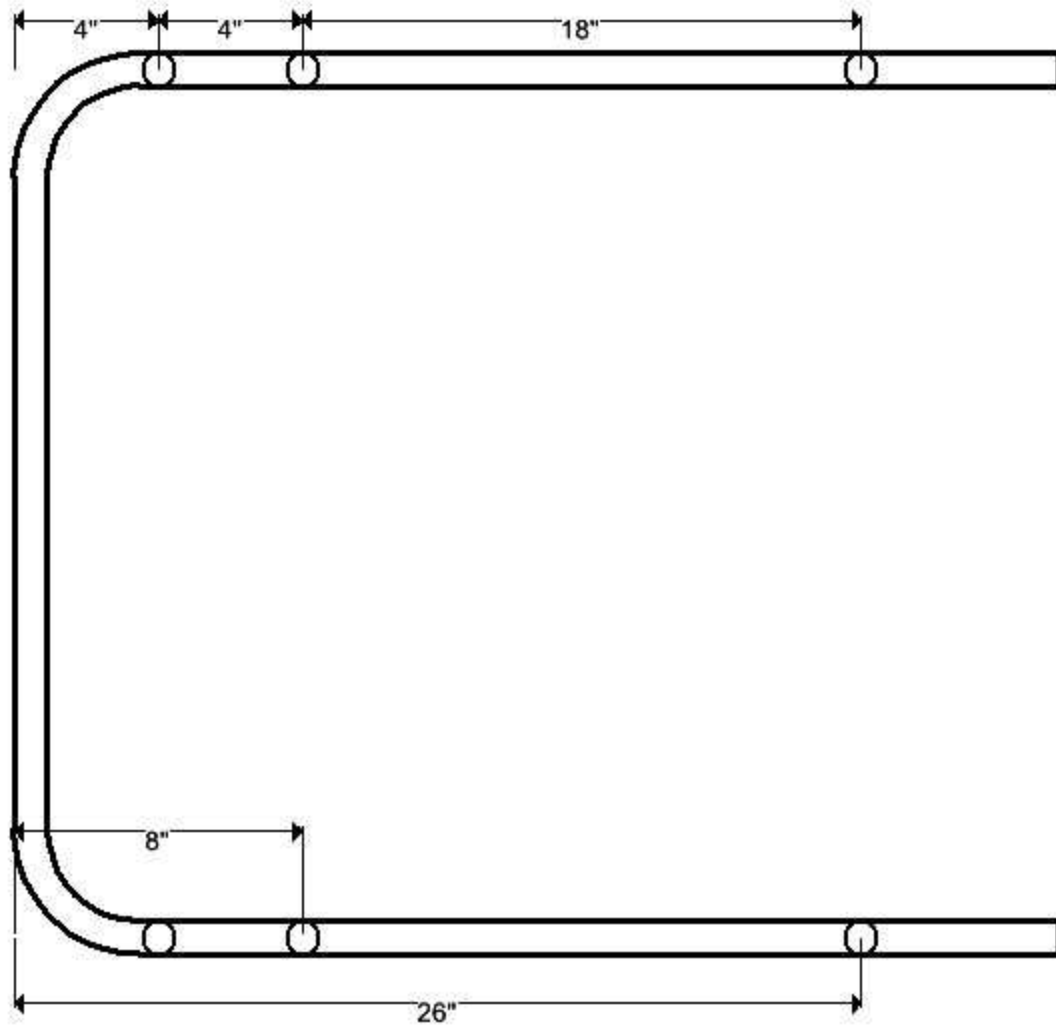

Large Gait Trainer, Upper & Lower C Frames, .92" OD Aluminum Tube

Lower C Weldment Locations

Large Gait Trainer, Lower Strut, .92" OD Aluminum Tube

Upper C Weldment Locations

Large Gait Trainer, Upper Slide  
.75" OD Aluminum Tube

Large Gait Trainer, Lower Glide  
.92" OD Aluminum Tube