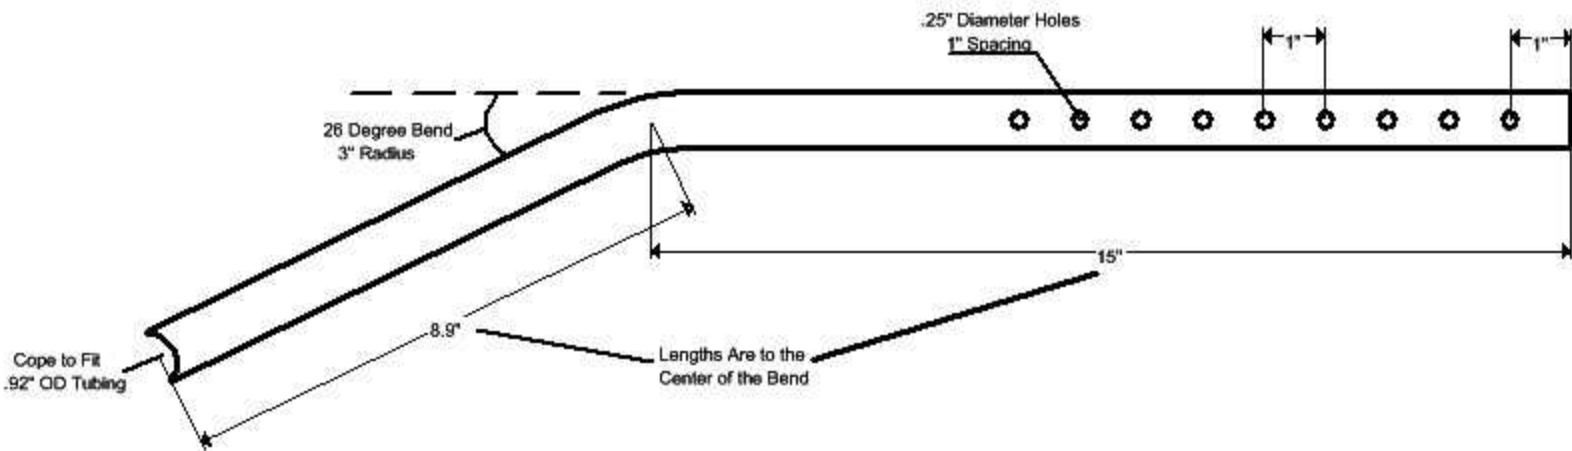

Large Gait Trainer, Upper & Lower C Frames, .92" OD Aluminum Tube

Lower C Weldment Locations

Large Gait Trainer, Lower Strut, .92" OD Aluminum Tube

Upper C Weldment Locations

Large Gait Trainer, Upper Slide  
.75" OD Aluminum Tube

Large Gait Trainer, Lower Glide  
.92" OD Aluminum Tube