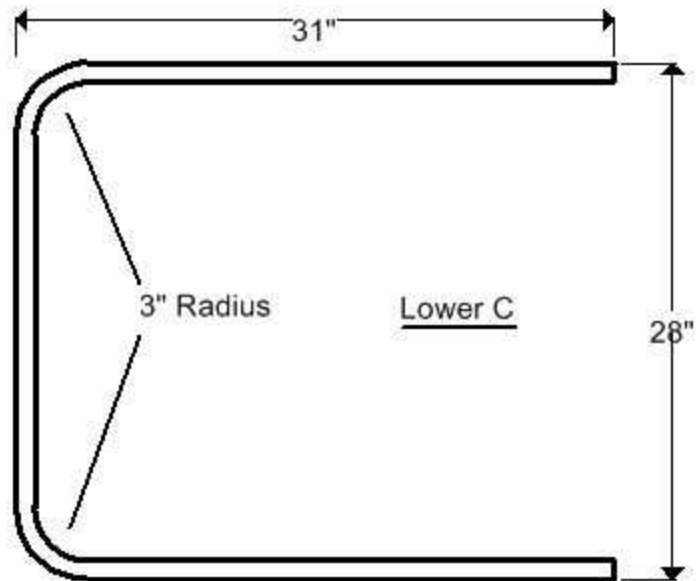

Large Gait Trainer, Upper & Lower C Frames, .92" OD Aluminum Tube

Lower C Weldment Locations

Large Gait Trainer, Lower Strut, .92" OD Aluminum Tube

Upper C Weldment Locations

Large Gait Trainer, Upper Slide  
.75" OD Aluminum Tube

Large Gait Trainer, Lower Glide  
.92" OD Aluminum Tube