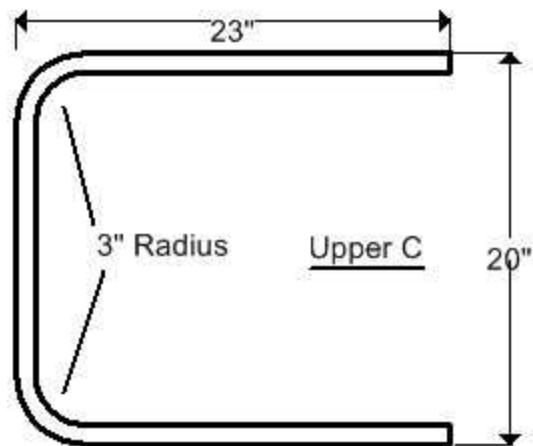

Large Gait Trainer, Upper & Lower C Frames, .92" OD Aluminum Tube

Lower C Weldment Locations

Large Gait Trainer, Lower Strut, .92" OD Aluminum Tube

Upper C Weldment Locations

Large Gait Trainer, Upper Slide  
.75" OD Aluminum Tube

Large Gait Trainer, Lower Glide  
.92" OD Aluminum Tube