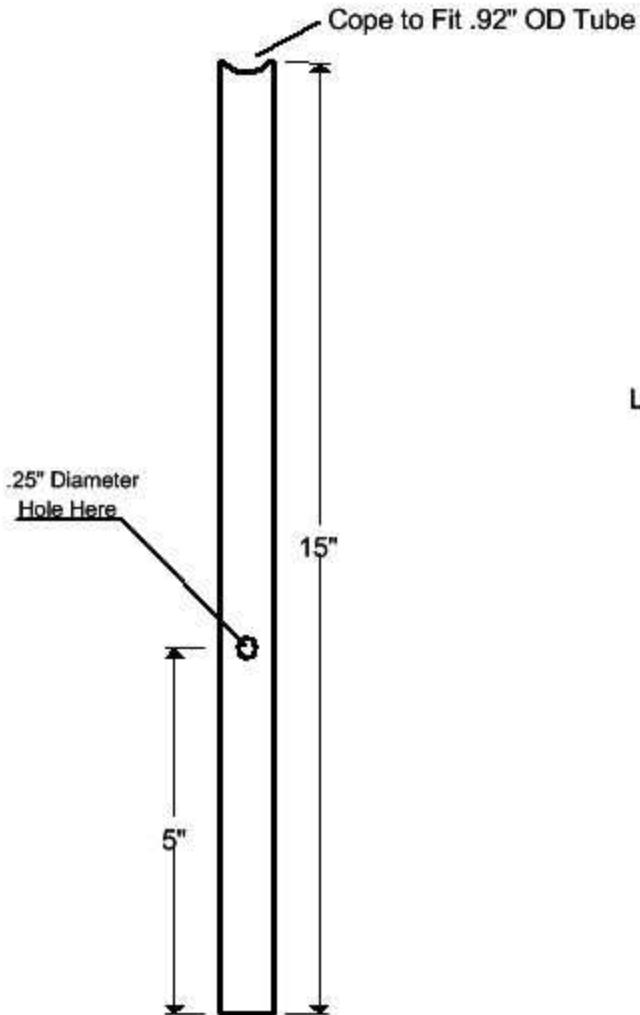

Large Gait Trainer, Upper & Lower C Frames, .92" OD Aluminum Tube

Lower C Weldment Locations

Large Gait Trainer, Lower Strut, .92" OD Aluminum Tube

Upper C Weldment Locations

Large Gait Trainer, Upper Slide  
.75" OD Aluminum Tube

Large Gait Trainer, Lower Glide  
.92" OD Aluminum Tube