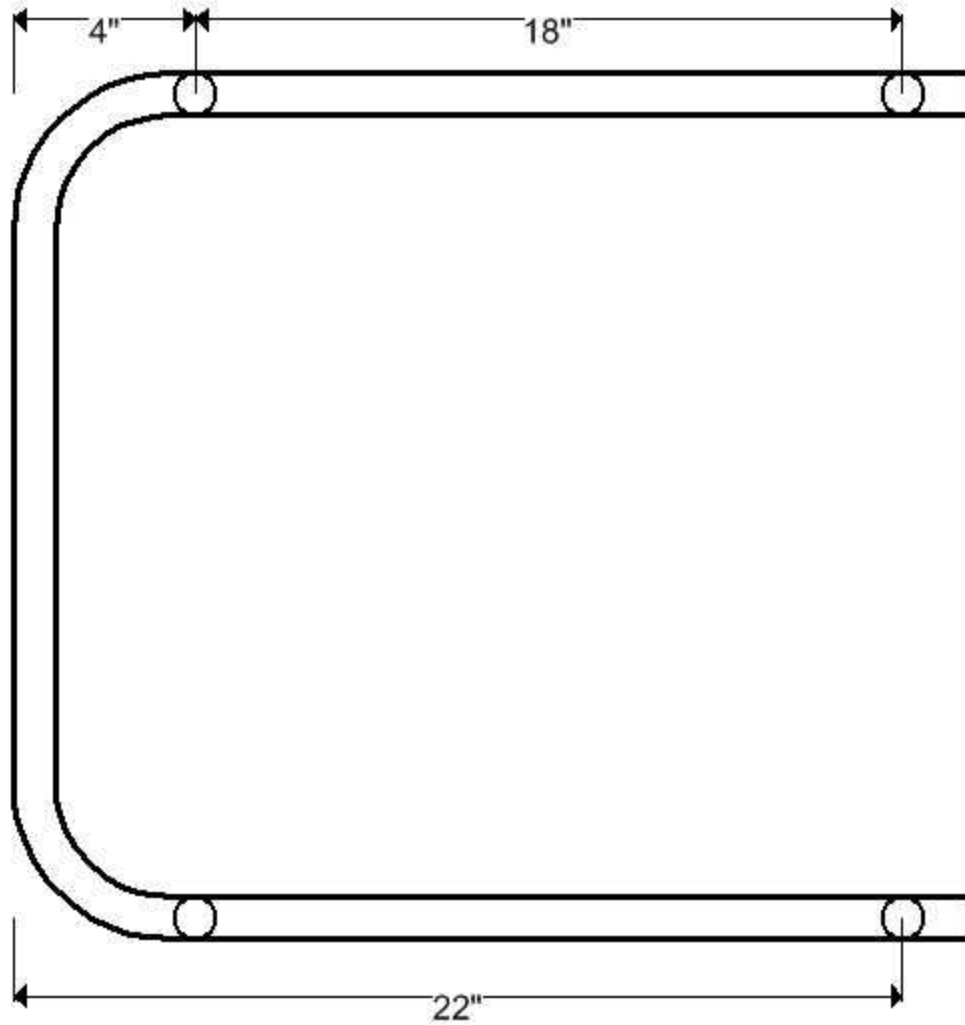

Large Gait Trainer, Upper & Lower C Frames, .92" OD Aluminum Tube

Lower C Weldment Locations

Large Gait Trainer, Lower Strut, .92" OD Aluminum Tube

Upper C Weldment Locations

Large Gait Trainer, Upper Slide  
.75" OD Aluminum Tube

Large Gait Trainer, Lower Glide  
.92" OD Aluminum Tube